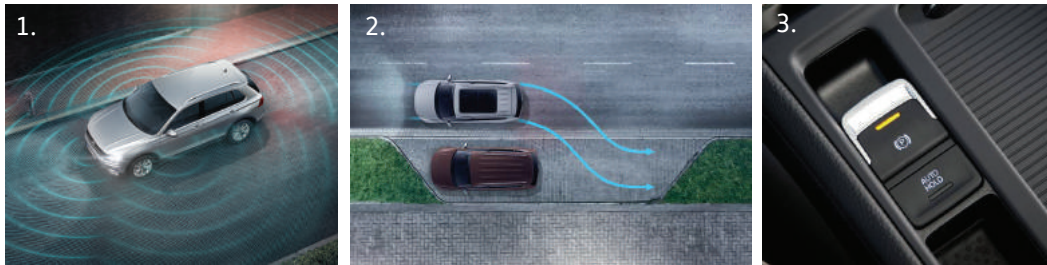

Technology & Safety

1. **1. "Area View" environmental view 360°.** The all-round birds eye view of the area around the vehicle is provided by four cameras, which are discreetly integrated into the vehicle.
2. **2. Park Assist.** Your car will practically park itself, parallel and series parking, cleverly steering into the tightest of spaces at the touch of a button.
3. **3. Electronic Parking Brake with Autohold.** Stops your car from accidentally rolling backwards when you're stationary or setting off on a hill.

Electronic stability Programme. Prevent under- or oversteering via targeted braking of individual wheels.

Anti-lock braking system (ABS). Prevents wheel block and, thus, maintains manoeuvrability.

Electronic differential lock (Edl). Distributes the engine torque to the tyres without slippage.

Airbags. Provides the best possible protection in the event of head-on and side impacts as standard. The front passenger airbag can be deactivated using the vehicle key.

Seat belt warning. If the seat belt is not fastened, the seat belt warning reminds the driver to fasten the belt with a visual warning and an acoustic warning after setting off.

ISOFIX. ISOFIX is an international standard designed to ensure children's car seats are installed easily and safely.

Tyre Pressure Monitoring. Provides tire pressure information through instrument panel in the Dashboard from sensors on each wheel.