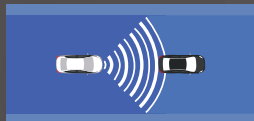

ADAPTIVE CRUISE CONTROL
Detects a preceding vehicle and follow within a safe distance, therefore reducing the fatigue of long driving.