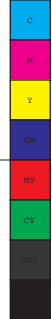

Interactive 8" Head Unit
Providing vast array of entertainments for your enjoyable driving experience. (1.2 G Type)

1.2
G TYPE