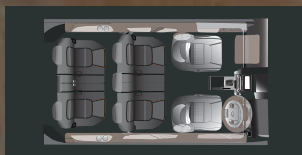

6 Airbag D/P/S/C
Equipped in all sides of the car to minimize the damage when collision happens. (1.0T GR Sport TSS Type)