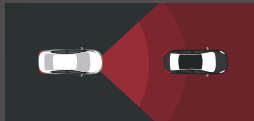

PRE COLLISION SYSTEM
Integrated camera and radar system that help to reduce crash risk and damage in a frontal collision.