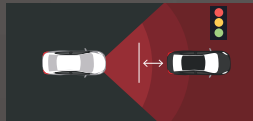

FRONT DEPARTURE ALERT
Alert driver with sound when preceding vehicle moving on traffic.

SPECIFICATION

MODEL / TYPE	1.2 G		1.0T G		1.0T GR SPORT	
	M/T	CVT	M/T	CVT	CVT	CVT TSS
DIMENSI & BERAT / DIMENSION & WEIGHT						
Panjang / Overall Length	mm		4.030			
Lebar / Overall Width	mm		1.710			
Tinggi / Overall Height	mm		1.635			
Jarak Sumbu / Wheelbase	mm		2.525			
Jarak Pijak / Wheel Tread	Depan / Front	mm	1.475			
	Belakang / Rear	mm	1.470			
Jarak Terendah / High Ground Clearance	mm		200			
MESIN / ENGINE						
Tipe Mesin / Engine Type	WA-VE		1KR-VET			
Diameter x Langkah / Bore x Stroke	mm x mm		73,5 x 94,1		71,0 x 83,9	
Isi Silinder / Displacement	cc		1198		998	
Compression Ratio			12,8 : 1		9,5 : 1	
Daya Maks. / Max. Power	ps / rpm		88 / 6000		98 / 6000	
Torsi Maks. / Max. Torque	kgm / rpm		11,5 / 4500		14,3 / 2400 - 4000	
Kapasitas Tangki / Fuel Tank Capacity	ltr		36			
Bahan Bakar / Fuel	Jenis / Type	Gasoline				
	Sistem / System	Sistem Injeksi Elektronik / Electronic Fuel Injection (EFI)				
SASIS & SISTEM PENGGERAK / CHASSIS & DRIVE TRAIN						
Transmisi / Transmission	5 M/T		CVT		5 M/T	
					CVT	
Suspensi / Suspension	Depan / Front	MacPherson Strut				
	Belakang / Rear	Torsion - Beam				
Sistem Rem / Brake System	Depan / Front	15" Ventilated Disc Brake				
	Belakang / Rear	Leading - Trailing Drum Brake				
Steering Gear	Rack & Pinion, Electric Power Steering					
Ukuran Ban / Tire Size	205/65R16		205/60R17		205/60R17 (Black)	
SAFETY & SECURITY						
Anti-lock Braking System			With			
Vehicle Stability Control			With			
Hill Start Assist			With			
Seatbelt Warning			D + P + RR3			
Alarm + Immobilizer			With			
Rear Parking Sensor			With (2 Points)			
Rear Parking Camera			With			
Airbag			D + P		D + P + S + C	
Pre Collision System			Without		With	
Adaptive Cruise Control			Without		With	
Front Departure Alert			Without		With	
Lane Departure Assist			Without		With	
Pedal Misoperation Control			Without		With	
Rear Crossing Traffic Alert			Without		With	
Blind Spot Monitoring			Without		With