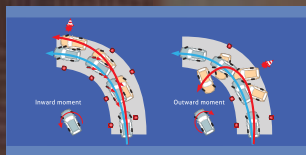

VEHICLE STABILITY CONTROL (VSC)
Maintaining the vehicle stability when doing a sharp turn to avoid over or under-steering. (All Type)